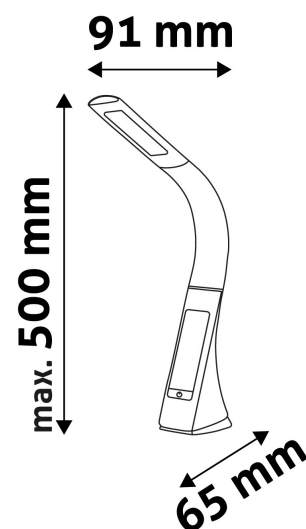

PRODUCT OUTLINE