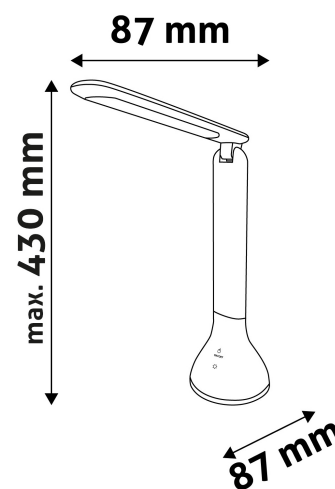

PRODUCT OUTLINE