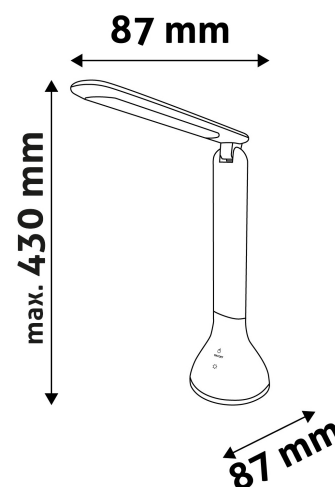

### TECHNICAL DETAILS

**Wattage:** 4W  
**Voltage:** 220-240V  
**Built-in battery:** Yes  
**Beam angle:** 170°  
**Dimmability:** Yes  
**Lumen output:** 250lm  
**Color temperature:** 4 000K  
**Lifetime:** 30 000h  
**Energy class:**  
**Type of LED:** SMD2835  
**Number of LEDs:** 18pcs  
**CRI:** >80  
**IP standard:** IP20

**Date of issue:** 2024-05-21  
**Page:** 2/3

**PRODUCT SIZE**

Width: 87mm  
 Height: 263mm  
 Depth:

**CARDBOARD BOX**

EAN: 5999562287606  
 Packaging: 1/b 25/c 400/p  
 Dimensions: 92mm x 90mm x 270mm  
 Net weight: 135g  
 Gross weight: 256g

**CARTON**

EAN: 5999562287613  
 Packaging: 1/b 25/c 400/p  
 Dimensions: 480mm x 475mm x 290mm  
 Net weight: 3.375kg  
 Gross weight: 6.4kg

**PALLET EXAMPLE**

Height:  
 Width: 120cm (std Euro pallet)  
 Depth: 80cm (std Euro pallet)  
 Cartons per pallet: 16carton/pallet  
 Cartons per row: 2pcs  
 Net weight: 54kg  
 Gross weight: 102.4kg

**PRODUCT PICTURE**

**PRODUCT OUTLINE**