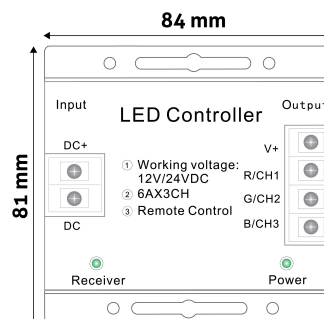

PRODUCT PICTURE

PRODUCT OUTLINE

Avide LED Strip 12-24V 216W RGB 6 Keys RF Touch Remote and Controller

Product code: ABLS12V6TKRGB-216W-RFC
Brand link: avidelighting.com/qr/ABLS12V6TKRGB-216W-RFC
ID: AB-190518
Company name: Bramcke Hungary Kft.
Company address: Kishatár utca 17., 4031 Debrecen