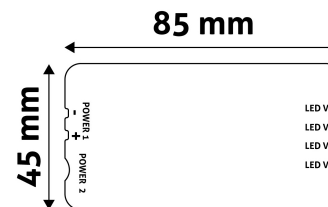

PRODUCT OUTLINE