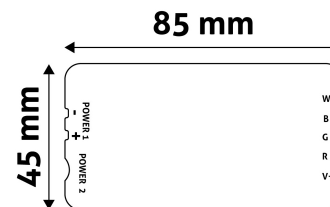

PRODUCT OUTLINE