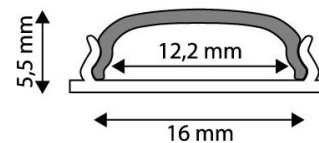

Date of issue: 2024-05-21

Page: 2/3

**PRODUCT SIZE**

Width: 16mm  
 Height: 5.5mm  
 Depth: 2 000mm

**PRODUCT PICTURE**

**CARDBOARD BOX**

EAN: 5999097910840  
 Packaging: (2/bl)  
 Dimensions: 16mm x 2 020mm x 5.5mm  
 Net weight: 184g  
 Gross weight: 210g

**PRODUCT OUTLINE**

**CARTON**

EAN: 5999097910857  
 Packaging: (2/bl)  
 Dimensions: 2 070mm x 200mm x 160mm  
 Net weight: 0.184kg  
 Gross weight: 0.21kg

**PALLET EXAMPLE**

Height:  
 Width: 120cm (std Euro pallet)  
 Mepth: 80cm (std Euro pallet)  
 Cartons per pallet: 1carton/pallet  
 Cartons per row:  
 Net weight: 0.184kg  
 Gross weight: 0.21kg