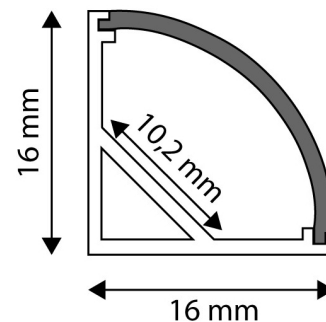

Date of issue: 2024-05-21

Page: 2/3

PRODUCT SIZE

Width: 21.9mm
 Height: 5mm
 Depth: 1 000mm

PRODUCT PICTURE

CARDBOARD BOX

EAN: 5999562289921
 Packaging: 1/b
 Dimensions: 20mm x 1 020mm x 5mm
 Net weight: 86g
 Gross weight: 97g

PRODUCT OUTLINE

CARTON

EAN: 5999562289938
 Packaging: 1/b
 Dimensions: 1 070mm x 190mm x 170mm
 Net weight: 0.086kg
 Gross weight: 0.097kg

PALLET EXAMPLE

Height:
 Width: 120cm (std Euro pallet)
 Mepth: 80cm (std Euro pallet)
 Cartons per pallet: 1carton/pallet
 Cartons per row:
 Net weight: 0.086kg
 Gross weight: 0.097kg