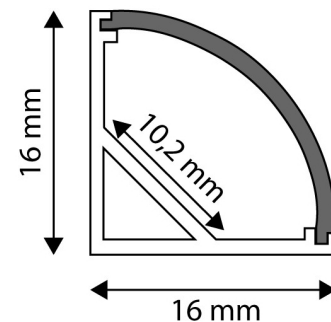

Date of issue: 2024-05-21

Page: 2/3

PRODUCT SIZE

Width: 21.9mm
 Height: 5mm
 Depth: 2 000mm

PRODUCT PICTURE

CARDBOARD BOX

EAN: 5999097910987
 Packaging: (2/bl)
 Dimensions: 20mm x 2 020mm x 5mm
 Net weight: 184g
 Gross weight: 210g

PRODUCT OUTLINE

CARTON

EAN: 5999097910994
 Packaging: (2/bl)
 Dimensions: 2 070mm x 200mm x 160mm
 Net weight: 0.184kg
 Gross weight: 0.21kg

PALLET EXAMPLE

Height:
 Width: 120cm (std Euro pallet)
 Mepth: 80cm (std Euro pallet)
 Cartons per pallet: 1carton/pallet
 Cartons per row:
 Net weight: 0.184kg
 Gross weight: 0.21kg