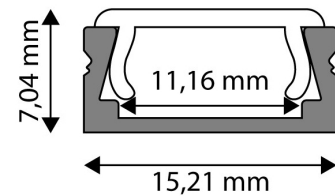

Date of issue: 2024-10-03

Page: 2/3

PRODUCT SIZE

Width: 15.21mm
 Height: 7.04mm
 Depth: 2 000mm

PRODUCT PICTURE

CARDBOARD BOX

EAN: 5999097910284
 Packaging: (2/bl)
 Dimensions: 15.21mm x 2 020mm x 7mm
 Net weight: 184g
 Gross weight: 210g

PRODUCT OUTLINE

CARTON

EAN: 5999097910291
 Packaging: (2/bl)
 Dimensions: 2 070mm x 200mm x 160mm
 Net weight: 0.184kg
 Gross weight: 0.21kg

PALLET EXAMPLE

Height:
 Width: 120cm (std Euro pallet)
 Mepth: 80cm (std Euro pallet)
 Cartons per pallet: 1carton/pallet
 Cartons per row:
 Net weight: 0.184kg
 Gross weight: 0.21kg