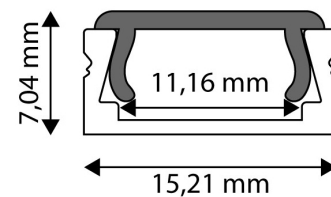

Date of issue: 2024-10-03

Page: 2/3

**PRODUCT SIZE**

Width: 15.2mm  
 Height: 5.22mm  
 Depth: 1 000mm

**PRODUCT PICTURE**

**CARDBOARD BOX**

EAN: 5999562289808  
 Packaging: 1/b  
 Dimensions: 16mm x 1 020mm x 5.5mm  
 Net weight: 86g  
 Gross weight: 97g

**PRODUCT OUTLINE**

**CARTON**

EAN: 5999562289815  
 Packaging: 1/b  
 Dimensions: 1 070mm x 190mm x 170mm  
 Net weight: 0.086kg  
 Gross weight: 0.097kg

**PALLET EXAMPLE**

Height:  
 Width: 120cm (std Euro pallet)  
 Mepth: 80cm (std Euro pallet)  
 Cartons per pallet: 1carton/pallet  
 Cartons per row:  
 Net weight: 0.086kg  
 Gross weight: 0.097kg