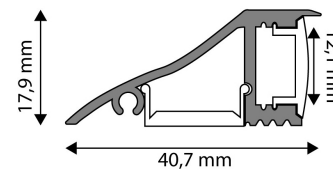

PRODUCT OUTLINE