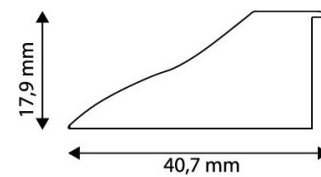

Date of issue: 2025-02-15

Page: 2/3

PRODUCT SIZE

Width: 17.9mm
 Height: 40.7mm
 Depth:

PRODUCT PICTURE

CARDBOARD BOX

EAN: 5999097910727
 Packaging: 1/b
 Dimensions: 41mm x x 18mm
 Net weight: 3g
 Gross weight: 3.2g

PRODUCT OUTLINE

CARTON

EAN: 5999097910734
 Packaging: 1/b
 Dimensions:
 Net weight: 0.003kg
 Gross weight: 0.0032kg

PALLET EXAMPLE

Height:
 Width: 120cm (std Euro pallet)
 Mepth: 80cm (std Euro pallet)
 Cartons per pallet: 1carton/pallet
 Cartons per row:
 Net weight: 0.003kg
 Gross weight: 0.0032kg