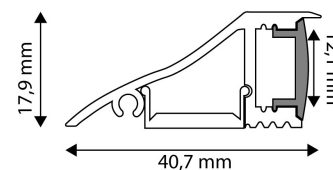

QR code:

Date of issue: 2024-05-21

Page: 2/3

PRODUCT SIZE

Width:	17.9mm
Height:	40.7mm
Depth:	2 000mm

PRODUCT PICTURE

CARDBOARD BOX

EAN:	5999097910628
Packaging:	(2/bl)
Dimensions:	41mm x 2 020mm x 18mm
Net weight:	184g
Gross weight:	210g

PRODUCT OUTLINE

CARTON

EAN:	5999097910635
Packaging:	(2/bl)
Dimensions:	2 070mm x 175mm x 185mm
Net weight:	0.184kg
Gross weight:	0.21kg

PALLET EXAMPLE

Height:	
Width:	120cm (std Euro pallet)
Meptch:	80cm (std Euro pallet)
Cartons per pallet:	1carton/pallet
Cartons per row:	
Net weight:	0.184kg
Gross weight:	0.21kg