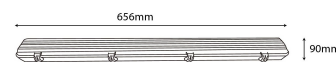

PRODUCT OUTLINE