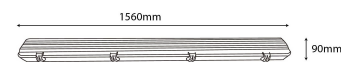

PRODUCT OUTLINE