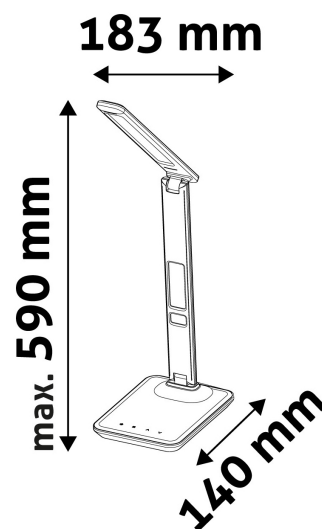

PRODUCT OUTLINE