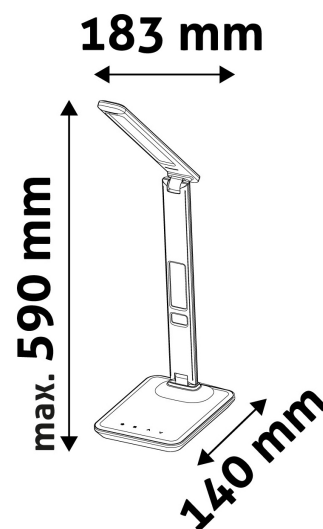

PRODUCT OUTLINE