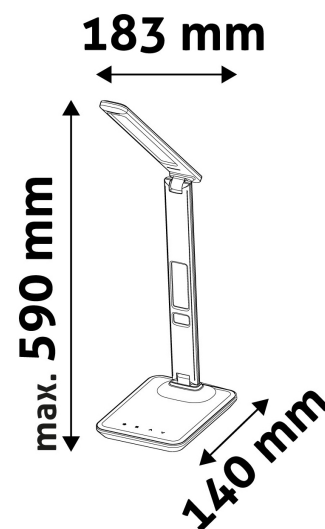

PRODUCT OUTLINE