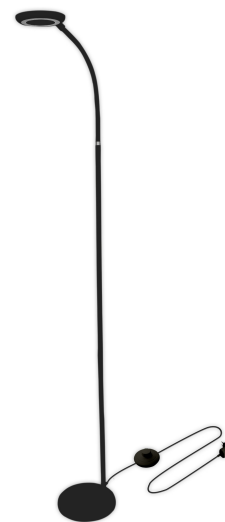

Avide LED Floor Lamp Angel 12W NW Black

Product code: ABLFL-12W-ANGEL-B
Brand link: avidelighting.com/qr/ABLFL-12W-ANGEL-B
ID: AB-190518
Company name: Bramcke Hungary Kft.
Company address: Kishatár utca 17., 4031 Debrecen

Date of issue: 2024-05-12

Page: 2/3

PRODUCT SIZE

Width: 176.5mm
Height: 1 390mm
Depth: 176.5mm

CARDBOARD BOX

EAN: 5999097919447
Packaging: 1/b 5/c 140/p
Dimensions: 80mm x 415mm x 220mm
Net weight: 1 444g
Gross weight: 1 700g

CARTON

EAN: 5999097919454
Packaging: 1/b 5/c 140/p
Dimensions: 437mm x 415mm x 230mm
Net weight: 7.22kg
Gross weight: 8.5kg

PALLET EXAMPLE

Height:
Width: 120cm (std Euro pallet)
Depth: 80cm (std Euro pallet)
Cartons per pallet: 28carton/pallet
Cartons per row:
Net weight: 202.16kg
Gross weight: 238kg

PRODUCT PICTURE