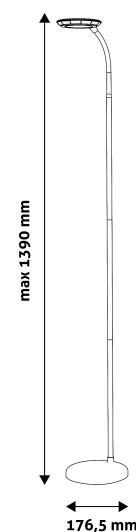

PRODUCT OUTLINE