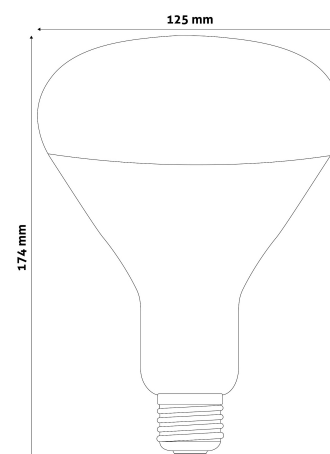

PRODUCT OUTLINE