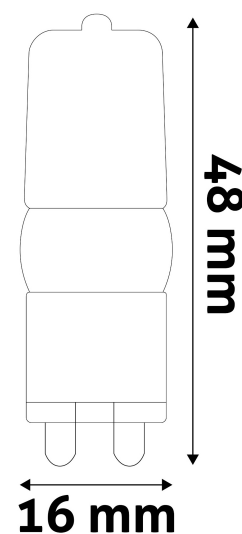

PRODUCT OUTLINE