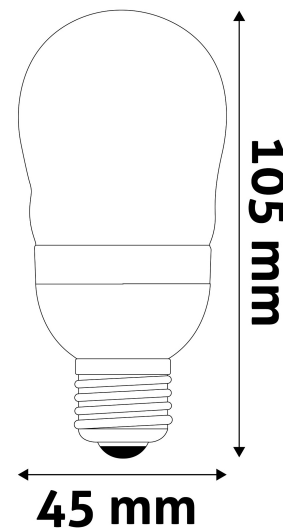

Avide LED Globe Mini B45 6W E27 WW 3000K

Product code: ABMB27WW-6W
Brand link: avidelighting.com/qr/ABMB27WW-6W
ID: AB-190518
Company name: Bramcke Hungary Kft.
Company address: Kishatár utca 17., 4031 Debrecen

Wattage: 6W
Voltage: 220-240V
Beam angle: 160°
Dimmability: No
Lumen output: 540lm
Color temperature: 3 000K
Lifetime: 25 000h
Energy class: F
CRI: 80
IP standard: IP20

BOX PICTURE

Avide LED Globe Mini B45 6W E27 WW 3000K

Page: 2/3

PRODUCT SIZE

Diameter:	45mm
Height:	105mm

PRODUCT PICTURE

CARDBOARD BOX

EAN:	5999562285343
Packaging:	1/b 100/c 4800/p
Dimensions:	46mm x 46mm x 140mm
Net weight:	20g
Gross weight:	28g

PRODUCT OUTLINE

CARTON

EAN:	5999562285350
Packaging:	1/b 100/c 4800/p
Dimensions:	495mm x 245mm x 245mm
Net weight:	2kg
Gross weight:	2.8kg

PALLET EXAMPLE

Height:	
Width:	120cm (std Euro pallet)
Depth:	80cm (std Euro pallet)
Cartons per pallet:	48carton/pallet
Cartons per row:	
Net weight:	96kg
Gross weight:	134.4kg