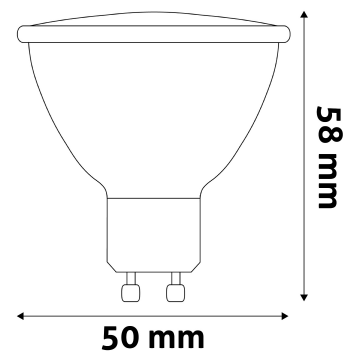

PRODUCT OUTLINE