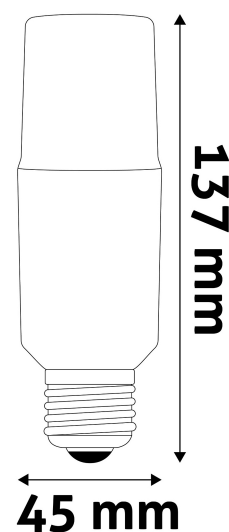

Date of issue: 2025-04-02

Page: 1/3

SPECIFICATIONS

EAN code: 5999097925301
 Warranty: 3year(s)
 Socket: E27
 Working temperature: -20 + -40°C
 Packaging: 1/b 100/c
 Certifications:

TECHNICAL DETAILS

Wattage: 14W
 Voltage: 220-240V
 Beam angle: 220°
 Dimmability: No
 Lumen output: 1 521lm
 Color temperature: 3 000K
 Lifetime: 25 000h
 Energy class: F
 CRI: 80
 IP standard: IP20

Date of issue: 2025-04-02

Page: 2/3

PRODUCT SIZE

Diameter:	45mm
Height:	137mm

CARDBOARD BOX

EAN:	5999097925301
Packaging:	1/b 100/c
Dimensions:	45mm x 45mm x 170mm
Net weight:	55g
Gross weight:	65g

CARTON

EAN:	5999097925318
Packaging:	1/b 100/c
Dimensions:	480mm x 240mm x 300mm
Net weight:	5.5kg
Gross weight:	6.5kg

PALLET EXAMPLE

Height:	
Width:	120cm (std Euro pallet)
Depth:	80cm (std Euro pallet)
Cartons per pallet:	0carton/pallet
Cartons per row:	
Net weight:	0.055kg
Gross weight:	0.065kg

PRODUCT PICTURE

PRODUCT OUTLINE