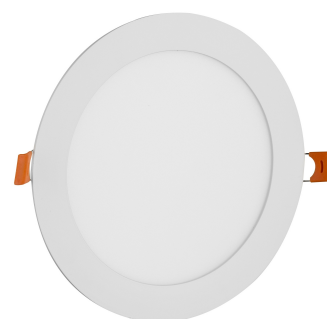

Avide LED Ceiling Lamp Recessed Panel Round ALU 12W CW 6400K

Product code: ACRPCW-R-12W-ALU
Brand link: avidelighting.com/qr/ACRPCW-R-12W-ALU
ID: AB-190518
Company name: Bramcke Hungary Kft.
Company address: Kishatár utca 17., 4031 Debrecen

QR code:

Date of issue: 2024-05-21

Page: 2/3

PRODUCT SIZE

Diameter: 167mm
Height:
Cut out size: 151mm

CARDBOARD BOX

EAN: 5999562281215
Packaging: 1/b 40/c 1080/p
Dimensions: 170mm x 37mm x 203mm
Net weight: 255g
Gross weight: 292.5g

CARTON

EAN: 5999562281222
Packaging: 1/b 40/c 1080/p
Dimensions: 870mm x 210mm x 225mm
Net weight: 10.2kg
Gross weight: 11.7kg

PALLET EXAMPLE

Height:
Width: 120cm (std Euro pallet)
Mepth: 80cm (std Euro pallet)
Cartons per pallet: 27carton/pallet
Cartons per row:
Net weight: 275.4kg
Gross weight: 315.9kg

PRODUCT PICTURE