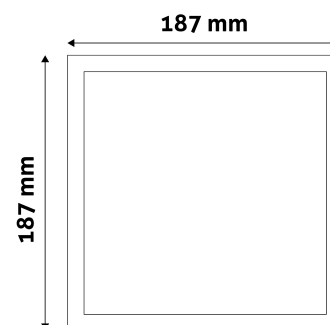

Page: 2/3

PRODUCT SIZE

Width: 187mm
Height: 187mm
Cut out size: 168mm

CARDBOARD BOX

EAN: 5999097916767
Packaging: 1/b 20/c 640/p
Dimensions: 225mm x 225mm x 30mm
Net weight: 130g
Gross weight: 187g

CARTON

EAN: 5999097916774
Packaging: 1/b 20/c 640/p
Dimensions: 335mm x 245mm x 470mm
Net weight: 2.6kg
Gross weight: 3.74kg

PALLET EXAMPLE

Height:
Width: 120cm (std Euro pallet)
Mepth: 80cm (std Euro pallet)
Cartons per pallet: 32carton/pallet
Cartons per row:
Net weight: 83.2kg
Gross weight: 119.68kg

PRODUCT PICTURE

PRODUCT OUTLINE