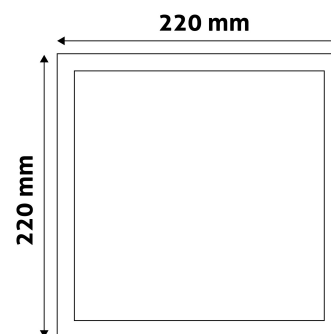

PRODUCT SIZE

Width: 220mm
 Height: 220mm
 Cut out size: 201mm

CARDBOARD BOX

EAN: 5999562281314
 Packaging: 1/b 20/c 400/p
 Dimensions: 220mm x 34mm x 260mm
 Net weight: 370g
 Gross weight: 431g

CARTON

EAN: 5999562281321
 Packaging: 1/b 20/c 400/p
 Dimensions: 470mm x 375mm x 285mm
 Net weight: 7.4kg
 Gross weight: 8.62kg

PALLET EXAMPLE

Height:
 Width: 120cm (std Euro pallet)
 Mepth: 80cm (std Euro pallet)
 Cartons per pallet: 20carton/pallet
 Cartons per row:
 Net weight: 148kg
 Gross weight: 172.4kg

PRODUCT PICTURE

PRODUCT OUTLINE