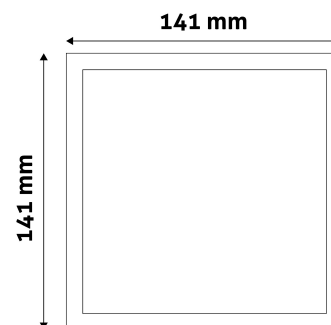

PRODUCT SIZE

Width: 141mm
 Height: 141mm
 Cut out size: 125mm

CARDBOARD BOX

EAN: 5999097916644
 Packaging: 1/b 50/c 1350/p
 Dimensions: 153mm x 32mm x 208mm
 Net weight: 116g
 Gross weight: 140g

CARTON

EAN: 5999097916651
 Packaging: 1/b 50/c 1350/p
 Dimensions: 645mm x 220mm x 370mm
 Net weight: 5.8kg
 Gross weight: 7kg

PALLET EXAMPLE

Height:
 Width: 120cm (std Euro pallet)
 Mepth: 80cm (std Euro pallet)
 Cartons per pallet: 27carton/pallet
 Cartons per row:
 Net weight: 156.6kg
 Gross weight: 189kg

PRODUCT PICTURE

PRODUCT OUTLINE