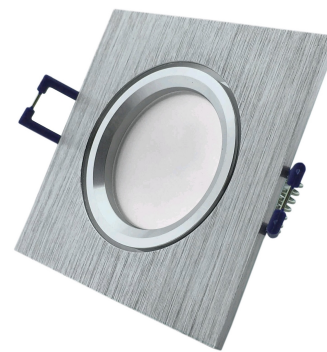

Avide GU10 Frame Square Alu

Product code: ABGU10F-ALU-S
Brand link: avidelighting.com/qr/ABGU10F-ALU-S
ID: AB-190518
Company name: Bramcke Hungary Kft.
Company address: Kishatár utca 17., 4031 Debrecen

TECHNICAL DETAILS

Wattage:
Voltage range: 220-240V
Inner diameter: 55mm
Cut out size: 68mm
Swivel: No
IP standard: IP20

BOX PICTURE

Avide GU10 Frame Square Alu

Product code: ABGU10F-ALU-S
Brand link: avidelighting.com/qr/ABGU10F-ALU-S
ID: AB-190518
Company name: Bramcke Hungary Kft.
Company address: Kishatár utca 17., 4031 Debrecen

QR code:
Date of issue: 2024-05-21
Page: 2/3

PRODUCT SIZE

Width: 90mm
Height: 23mm

CARDBOARD BOX

EAN: 5999097911823
Packaging: 1/b 100/c 3000/p
Dimensions: 85mm x 105mm x 37mm
Net weight: 90g
Gross weight: 106.5g

PRODUCT PICTURE

PRODUCT OUTLINE

Avide GU10 Frame Square Alu

Product code: ABGU10F-ALU-S
Brand link: avidelighting.com/qr/ABGU10F-ALU-S
ID: AB-190518
Company name: Bramcke Hungary Kft.
Company address: Kishatár utca 17., 4031 Debrecen