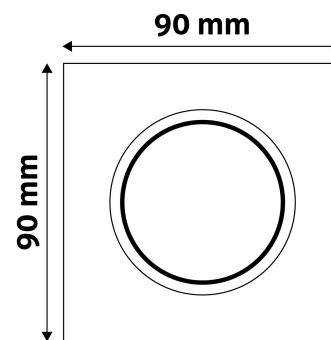

PRODUCT OUTLINE