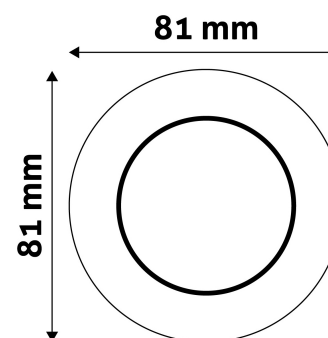

Page: 1/3

SPECIFICATIONS

EAN code: 5999097911540
Warranty: 2year(s)
Socket: GU10
Color: Copper
Material: Metal
Working temperature:
Packaging: 1/b 100/c 3000/p
Certifications: CE

TECHNICAL DETAILS

Wattage:
Voltage range: 220-240V
Inner diameter: 55mm
Cut out size: 55mm
Swivel: No
IP standard: IP20

Date of issue: 2024-05-21
Page: 2/3

PRODUCT SIZE

Diameter:
 Height: 30mm

CARDBOARD BOX

EAN: 5999097911540
 Packaging:
 Dimensions: 83mm x 83mm x 35mm
 Net weight: 40.8g
 Gross weight: 57.3g

CARTON

EAN: 5999097911557
 Packaging: 1/b 100/c 3000/p
 Dimensions: 435mm x 215mm x 350mm
 Net weight: 4.08kg
 Gross weight: 5.73kg

PALLET EXAMPLE

Height:
 Width: 120cm (std Euro pallet)
 Mepth: 80cm (std Euro pallet)
 Cartons per pallet: 30carton/pallet
 Cartons per row:
 Net weight: 122.4kg
 Gross weight: 171.9kg

PRODUCT PICTURE

PRODUCT OUTLINE