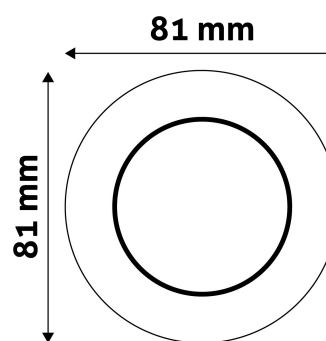

TECHNICAL DETAILS

Wattage:
Voltage range: 220-240V
Inner diameter: 55mm
Cut out size: 55mm
Swivel: No
IP standard: IP20

BOX PICTURE

Avide GU10 Frame Cone White

Product code: ABGU10F-C-W
Brand link: avidelighting.com/qr/ABGU10F-C-W
ID: AB-190518
Company name: Bramcke Hungary Kft.
Company address: Kishatár utca 17., 4031 Debrecen

Date of issue: 2024-05-21
Page: 2/3

PRODUCT SIZE

Diameter:
 Height: 30mm

CARDBOARD BOX

EAN: 5999097911502
 Packaging:
 Dimensions: 83mm x 83mm x 35mm
 Net weight: 40.7g
 Gross weight: 57.2g

CARTON

EAN: 5999097911496
 Packaging: 1/b 100/c 3000/p
 Dimensions: 435mm x 215mm x 350mm
 Net weight: 4.07kg
 Gross weight: 5.72kg

PALLET EXAMPLE

Height:
 Width: 120cm (std Euro pallet)
 Mepth: 80cm (std Euro pallet)
 Cartons per pallet: 30carton/pallet
 Cartons per row:
 Net weight: 122.1kg
 Gross weight: 171.6kg

PRODUCT PICTURE

PRODUCT OUTLINE