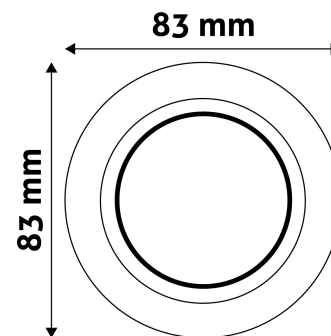

PRODUCT OUTLINE