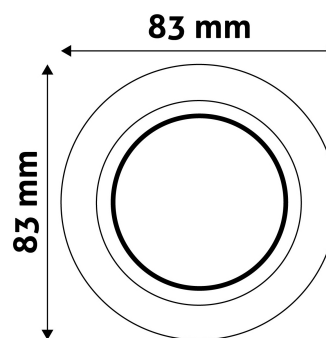

PRODUCT OUTLINE