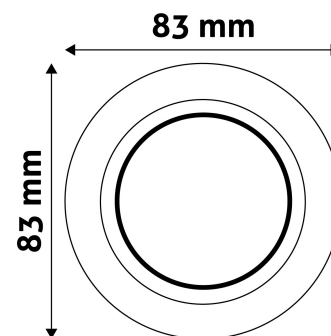

PRODUCT OUTLINE