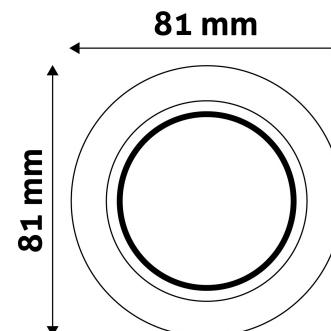

PRODUCT OUTLINE