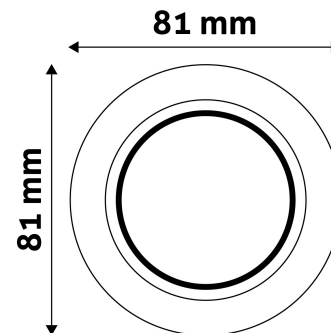

PRODUCT OUTLINE