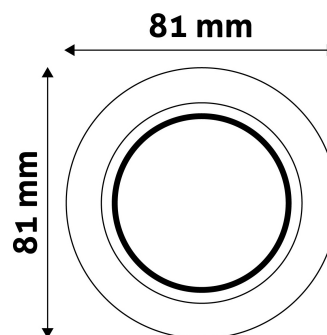

TECHNICAL DETAILS

Wattage:	
Voltage range:	220-240V
Inner diameter:	55mm
Cut out size:	55mm
Swivel:	No
IP standard:	IP20

BOX PICTURE

Avide GU10 Frame Round Chrome

Product code: ABGU10F-N-CH
Brand link: avidelighting.com/qr/ABGU10F-N-CH
ID: AB-190518
Company name: Bramcke Hungary Kft.
Company address: Kishatár utca 17., 4031 Debrecen

Date of issue: 2024-05-21
Page: 2/3

PRODUCT SIZE

Diameter:
 Height: 31mm

CARDBOARD BOX

EAN: 5999097911366
 Packaging:
 Dimensions: 83mm x 83mm x 35mm
 Net weight: 49g
 Gross weight: 65.5g

CARTON

EAN: 5999097911373
 Packaging: 1/b 100/c 3200/p
 Dimensions: 435mm x 210mm x 350mm
 Net weight: 4.9kg
 Gross weight: 6.55kg

PALLET EXAMPLE

Height:
 Width: 120cm (std Euro pallet)
 Mepth: 80cm (std Euro pallet)
 Cartons per pallet: 32carton/pallet
 Cartons per row:
 Net weight: 156.8kg
 Gross weight: 209.6kg

PRODUCT PICTURE

PRODUCT OUTLINE