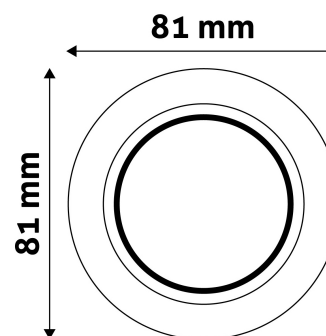

PRODUCT OUTLINE