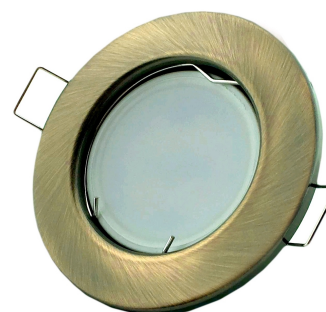

Avide GU10 Frame Round Copper

Product code:	ABGU10F-N-CO
Brand link:	avidelighting.com/qr/ABGU10F-N-CO
ID:	AB-190518
Company name:	Bramcke Hungary Kft.
Company address:	Kishatár utca 17., 4031 Debrecen

QR code:

Date of issue: 2024-05-21

Page: 2/3

PRODUCT SIZE

Diameter:	
Height:	31mm

CARDBOARD BOX

EAN:	5999097911380
Packaging:	
Dimensions:	83mm x 83mm x 35mm
Net weight:	41.4g
Gross weight:	57.9g

CARTON

EAN:	5999097911397
Packaging:	1/b 100/c 3200/p
Dimensions:	435mm x 210mm x 350mm
Net weight:	4.14kg
Gross weight:	5.79kg

PALLET EXAMPLE

Height:	
Width:	120cm (std Euro pallet)
Depth:	80cm (std Euro pallet)
Cartons per pallet:	32carton/pallet
Cartons per row:	
Net weight:	132.48kg
Gross weight:	185.28kg

PRODUCT PICTURE