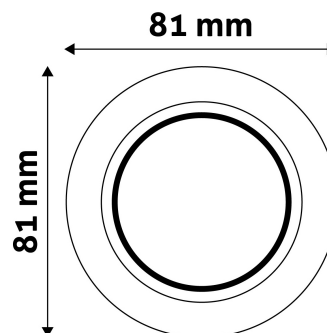

TECHNICAL DETAILS

Wattage:
Voltage range: 220-240V
Inner diameter: 55mm
Cut out size: 55mm
Swivel: No
IP standard: IP20

BOX PICTURE

Avide GU10 Frame Round White

Product code: ABGU10F-N-W
Brand link: avidelighting.com/qr/ABGU10F-N-W
ID: AB-190518
Company name: Bramcke Hungary Kft.
Company address: Kishatár utca 17., 4031 Debrecen

Date of issue: 2024-05-21
Page: 2/3

PRODUCT SIZE

Diameter:
 Height: 31mm

CARDBOARD BOX

EAN: 5999097911342
 Packaging:
 Dimensions: 83mm x 83mm x 35mm
 Net weight: 42.4g
 Gross weight: 58.9g

CARTON

EAN: 5999097911359
 Packaging: 1/b 100/c 3000/p
 Dimensions: 435mm x 215mm x 350mm
 Net weight: 4.24kg
 Gross weight: 5.89kg

PALLET EXAMPLE

Height:
 Width: 120cm (std Euro pallet)
 Mepth: 80cm (std Euro pallet)
 Cartons per pallet: 30carton/pallet
 Cartons per row:
 Net weight: 127.2kg
 Gross weight: 176.7kg

PRODUCT PICTURE

PRODUCT OUTLINE