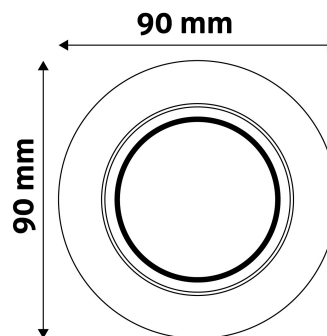

PRODUCT OUTLINE