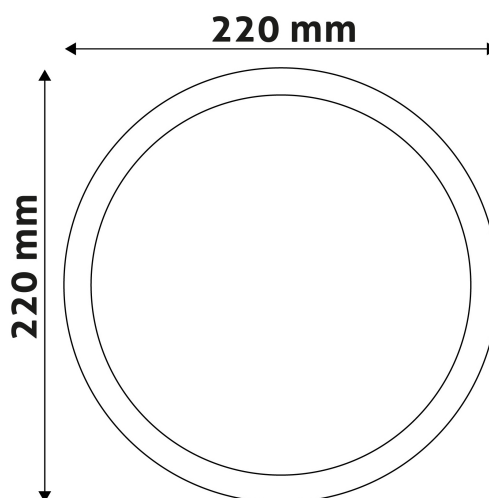

PRODUCT SIZE

Diameter: 220mm
Height: 31.5mm

CARDBOARD BOX

EAN: 5999562281963
Packaging: 1/b 30/c 480/p
Dimensions: 223mm x 223mm x 30mm
Net weight: 370g
Gross weight: 431g

CARTON

EAN: 5999562281970
Packaging: 1/b 30/c 480/p
Dimensions: 690mm x 420mm x 250mm
Net weight: 11.1kg
Gross weight: 12.93kg

PALLET EXAMPLE

Height:
Width: 120cm (std Euro pallet)
Mepth: 80cm (std Euro pallet)
Cartons per pallet: 16carton/pallet
Cartons per row:
Net weight: 177.6kg
Gross weight: 206.88kg

PRODUCT PICTURE

PRODUCT OUTLINE