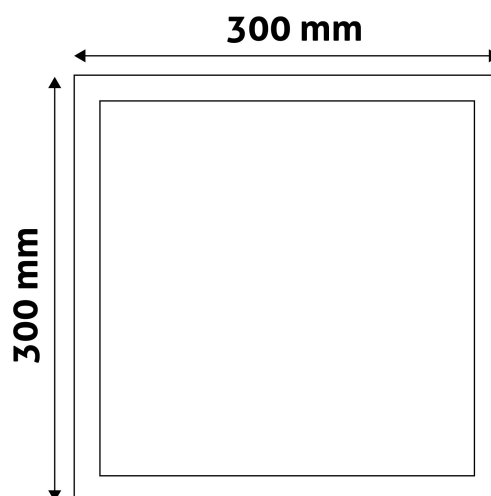

PRODUCT SIZE

Width: 300mm
 Height: 31.5mm

CARDBOARD BOX

EAN: 5999097913162
 Packaging: 1/b 20/c 240/p
 Dimensions: 303mm x 303mm x 30mm
 Net weight: 675g
 Gross weight: 795g

CARTON

EAN: 5999097913179
 Packaging: 1/b 20/c 240/p
 Dimensions: 625mm x 420mm x 325mm
 Net weight: 13.5kg
 Gross weight: 15.9kg

PALLET EXAMPLE

Height:
 Width: 120cm (std Euro pallet)
 Mepth: 80cm (std Euro pallet)
 Cartons per pallet: 12carton/pallet
 Cartons per row:
 Net weight: 162kg
 Gross weight: 190.8kg

PRODUCT PICTURE

PRODUCT OUTLINE