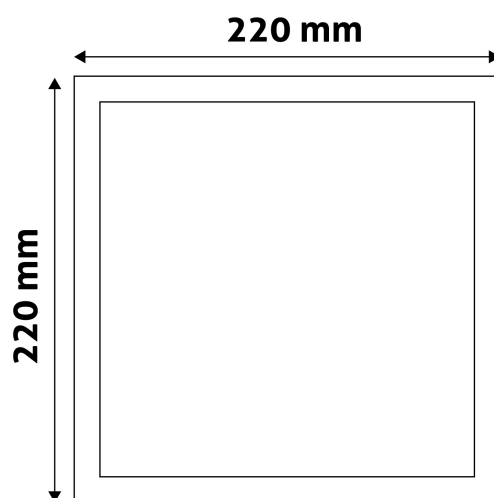

Wattage:	18W
Voltage:	220-240V
Beam angle:	120°
Dimmability:	No
Lumen output:	1 490lm
Color temperature:	
Lifetime:	25 000h
Energy class:	
Type of LED:	SMD
CRI:	80
IP standard:	IP20

BOX PICTURE

Avide LED Ceiling Lamp Surface Mounted Square ALU 18W NW 4000K

PRODUCT SIZE

Width: 219mm
 Height: 31.5mm

CARDBOARD BOX

EAN: 5999562280997
 Packaging: 1/b 30/c 480/p
 Dimensions: 225mm x 39mm x 225mm
 Net weight: 370g
 Gross weight: 431g

CARTON

EAN: 5999562281000
 Packaging: 1/b 30/c 480/p
 Dimensions: 690mm x 420mm x 250mm
 Net weight: 11.1kg
 Gross weight: 12.93kg

PALLET EXAMPLE

Height:
 Width: 120cm (std Euro pallet)
 Depth: 80cm (std Euro pallet)
 Cartons per pallet: 16carton/pallet
 Cartons per row:
 Net weight: 177.6kg
 Gross weight: 206.88kg

PRODUCT PICTURE

PRODUCT OUTLINE