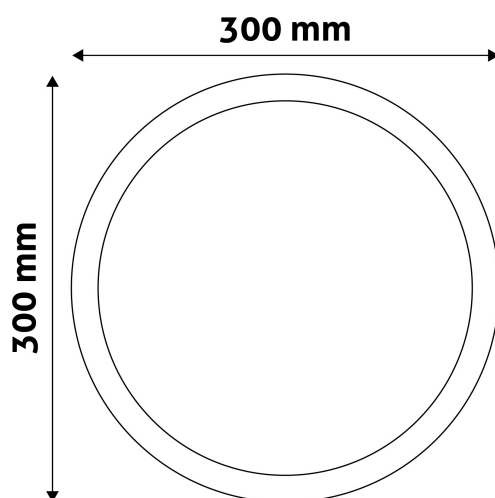

PRODUCT OUTLINE