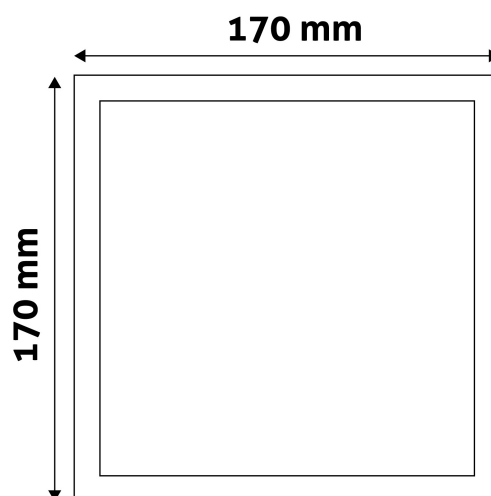

Wattage: 12W
Voltage: 220-240V
Beam angle: 120°
Dimmability: No
Lumen output: 950lm
Color temperature:
Lifetime: 25 000h
Energy class:
Type of LED: SMD
CRI: 80
IP standard: IP20

BOX PICTURE

Avide LED Ceiling Lamp Surface Mounted Square ALU 12W WW 3000K

PRODUCT SIZE

Width: 170mm
 Height: 31.5mm

CARDBOARD BOX

EAN: 5999562282007
 Packaging: 1/b 40/c 1440/p
 Dimensions: 173mm x 39mm x 175mm
 Net weight: 255g
 Gross weight: 292.5g

CARTON

EAN: 5999562282014
 Packaging: 1/b 40/c 1440/p
 Dimensions: 885mm x 220mm x 193mm
 Net weight: 10.2kg
 Gross weight: 11.7kg

PALLET EXAMPLE

Height:
 Width: 120cm (std Euro pallet)
 Mepth: 80cm (std Euro pallet)
 Cartons per pallet: 36carton/pallet
 Cartons per row:
 Net weight: 367.2kg
 Gross weight: 421.2kg

PRODUCT PICTURE

PRODUCT OUTLINE