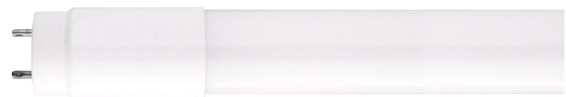

## Avide LED Glass Tube 18W G13 1200mm NW 4000K High Lumen 150lm/W

**Product code:** AB1200T8-18W-NW-GL-HL  
**Brand link:** [avidelighting.com/qr/AB1200T8-18W-NW-GL-HL](https://avidelighting.com/qr/AB1200T8-18W-NW-GL-HL)  
**ID:** AB-190518  
**Company name:** Bramcke Hungary Kft.  
**Company address:** Kishatár utca 17., 4031 Debrecen

### TECHNICAL DETAILS

**Wattage:** 18W  
**Voltage:** 180-265V  
**Beam angle:** 240°  
**Dimmability:** No  
**Lumen output:** 2 700lm  
**Color temperature:** 4 000K  
**Lifetime:** 25 000h  
**Energy class:** A+  
**Type of LED:** SMD  
**IP standard:** IP20