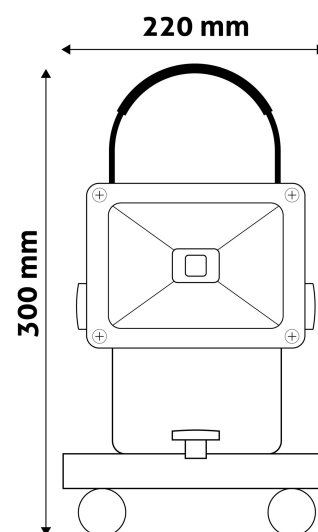

PRODUCT OUTLINE