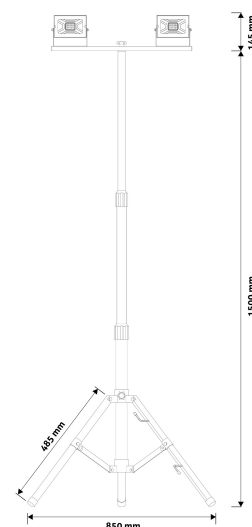

PRODUCT OUTLINE