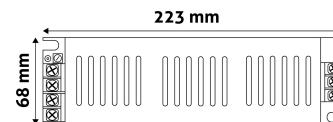

PRODUCT OUTLINE